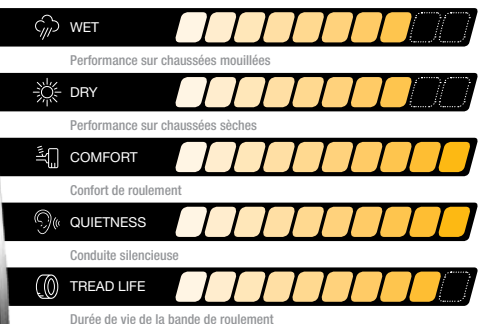

SAILUN ATREZZO TOURING WR

**ALL-SEASON TOURING TIRE
PNEU DE PERFORMANCE TOUTES SAISONS**

The Touring WR is designed with comfort in mind, and engineered to go the distance. The Touring WR provides exceptional handling in both dry and wet weather conditions, while delivering all-season performance and value. All season compound designed for optimal comfort and road feel. Special compound formulation for enhanced durability and maximum tread life. The Touring WR features a WW (Whitewall).

VARIABLE ANGLE SIPING

Reduces road noise at higher speeds and enhances directional stability.

LARGE CONTACT AREA

Wide, solid footprint for exceptional handling and driver control.

VARIABLE PITCH DESIGN

Optimized to ensure a quiet and smooth ride.

LAMELLES À ANGLES VARIABLES

Les rainures profondes et les lamelles à angles variables favorisent une excellente adhérence sur chaussées mouillées et sèches, pour une performance toutes saisons.

CONTACT AU SOL PLUS GRAND

Empreinte large, pour une maniabilité exceptionnelle et un contrôle accru du conducteur.

SÉQUENCE ALÉATOIRE VARIABLE

Optimisée pour assurer un roulement silencieux et doux.

SIZE	PRODUCT CODE	LI / SR	T.D. 32nds/in.	O.D. in.	S.W. in.	R.W. in.	UTQG
205/70R15	S5541020	96T	10	26.3	8.2	6.0	640 A B
215/70R15	S5541022	98T	10	26.9	8.7	6.5	640 A B
225/70R15	S5541025	100T	10	27.4	9.0	6.5	640 A B
215/75R15	S5541024	100T	10	27.7	8.5	6.0	640 A B
225/75R15	S5541026	102S	10	28.3	8.8	6.0	640 A B
235/75R15	S5541027	105T	10	28.9	9.3	6.5	640 A B