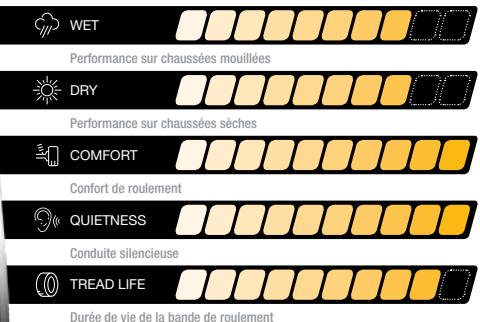

SAILUN ATREZZO TOURING WR

**ALL-SEASON TOURING TIRE
PNEU DE PERFORMANCE TOUTES SAISONS**

The Touring WR is designed with comfort in mind, and engineered to go the distance. The Touring WR provides exceptional handling in both dry and wet weather conditions, while delivering all-season performance and value. All season compound designed for optimal comfort and road feel. Special compound formulation for enhanced durability and maximum tread life. The Touring WR features a WW (Whitewall).

VARIABLE ANGLE SIPING

Reduces road noise at higher speeds and enhances directional stability.

LARGE CONTACT AREA

Wide, solid footprint for exceptional handling and driver control.

VARIABLE PITCH DESIGN

Optimized to ensure a quiet and smooth ride.

LAMELLES À ANGLES VARIABLES

Les rainures profondes et les lamelles à angles variables favorisent une excellente adhérence sur chaussées mouillées et sèches, pour une performance toutes saisons.

CONTACT AU SOL PLUS GRAND

Empreinte large, pour une maniabilité exceptionnelle et un contrôle accru du conducteur.

SÉQUENCE ALÉATOIRE VARIABLE

Optimisée pour assurer un roulement silencieux et doux.

SIZE	PRODUCT CODE	LI / SR	T.D. 32nds	O.D. in.	S.W. in.	R.W. in.	UTQG
205/70R15	S5541020	96T	10	26.3	8.2	6.0	640 A B
215/70R15	S5541022	98T	10	26.9	8.7	6.5	640 A B
225/70R15	S5541025	100T	10	27.4	9.0	6.5	640 A B
215/75R15	S5541024	100T	10	27.7	8.5	6.0	640 A B
225/75R15	S5541026	102S	10	28.3	8.8	6.0	640 A B
235/75R15	S5541027	105T	10	28.9	9.3	6.5	640 A B