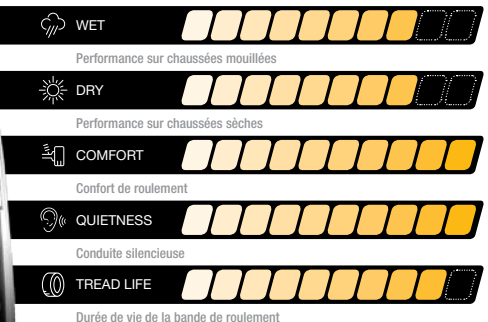

SAILUN ATREZZO TOURING WR

**ALL-SEASON TOURING TIRE
PNEU DE PERFORMANCE TOUTES SAISONS**

The Touring WR is designed with comfort in mind, and engineered to go the distance. The Touring WR provides exceptional handling in both dry and wet weather conditions, while delivering all-season performance and value. All season compound designed for optimal comfort and road feel. Special compound formulation for enhanced durability and maximum tread life. The Touring WR features a WW (Whitewall).

VARIABLE ANGLE SIPING

Reduces road noise at higher speeds and enhances directional stability.

LARGE CONTACT AREA

Wide, solid footprint for exceptional handling and driver control.

VARIABLE PITCH DESIGN

Optimized to ensure a quiet and smooth ride.

LAMELLES À ANGLES VARIABLES

Les rainures profondes et les lamelles à angles variables favorisent une excellente adhérence sur chaussées mouillées et sèches, pour une performance toutes saisons.

CONTACT AU SOL PLUS GRAND

Empreinte large, pour une maniabilité exceptionnelle et un contrôle accru du conducteur.

SÉQUENCE ALÉATOIRE VARIABLE

Optimisée pour assurer un roulement silencieux et doux.

SIZE	PRODUCT CODE	LI / SR	T.D. 32nds	O.D. in.	S.W. in.	R.W. in.	UTQG
205/70R15	S5541020	96T	10	26.3	8.2	6.0	640/A/B
215/70R15	S5541022	98T	10	26.9	8.7	6.5	640/A/B
225/70R15	S5541025	100T	10	27.4	9.0	6.5	640/A/B
215/75R15	S5541024	100T	10	27.7	8.5	6.0	640/A/B
225/75R15	S5541026	102S	10	28.3	8.8	6.0	640/A/B
235/75R15	S5541027	105T	10	28.9	9.3	6.5	640/A/B