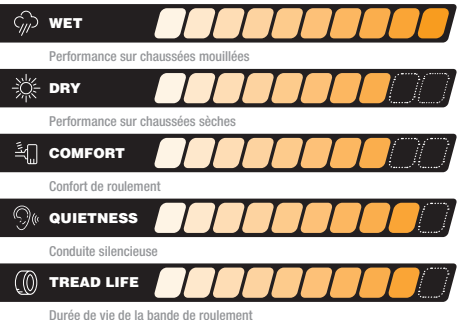

TERRAMAX HLT

ALL-SEASON PERFORMANCE LIGHT TRUCK & SUV TIRE Pneu toutes saisons pour camionnettes et VUS

Introducing the new Terramax HLT, a premium highway all-season tire made with the SUV and LT driver in mind. Engineered to deliver a quiet and stable ride, the Terramax HLT features our specially formulated compound to provide long lasting tread life and traction in all-season conditions. • Tread pattern effectively reduces noise to create a quiet driving experience. • Tread blocks increase the contact area improving overall handling and tread wear. • 4 extra-wide grooves channel water to give you the traction you need to drive with confidence. • Specially formulated compound for improved wear characteristics using the latest in environmentally friendly processes and materials.

Voici le nouveau Terramax HLT toutes saisons haut de gamme, conçu pour les propriétaires de camionnettes et de VUS. Conçu pour assurer un roulement silencieux et stable, le Terramax HLT est construit d'un composé spécialement mis au point pour assurer une longue durée de vie à la bande de roulement et une traction efficace en toutes saisons. • Le dessin de la bande de roulement réduit le bruit efficacement afin de procurer un roulement silencieux. • Les blocs de la bande de roulement permettent une plus grande surface de contact, ce qui améliore la tenue de route et le coefficient d'usure. • Quatre rainures très larges évacuent l'eau pour procurer la traction dont vous avez besoin, et sur laquelle vous pouvez compter. • Le composé est expressément conçu pour améliorer le coefficient d'usure grâce à des procédés et des matériaux respectueux de l'environnement.

REDUCED ROAD NOISE

Tread pattern effectively reduces noise to create a quiet driving experience.