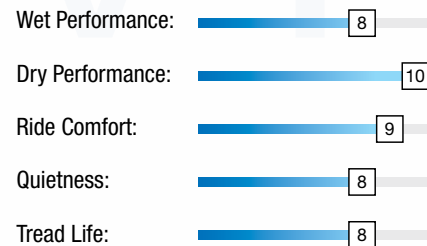

SAILUN **ATREZZO SVR LX+** HIGH-PERFORMANCE SUV TIRE

The SVR LX+ is a premium high-performance tire designed for SUVs, sport trucks, and crossover vehicles. A sporty design engineered with an advanced tread design, the SVR LX+ accentuates the appearance of your ride, while providing unparalleled all-season performance, comfort, and tread life. Perfect balance of style, luxury, and all-season performance for driving confidence in all weather conditions. Available in stylish 20"-24" sizes with M+S ratings for a wide range of OE and plus-size fitments.

DIRECTIONAL TREAD DESIGN

Aggressive directional tread design with large tread blocks provide responsiveness and improved handling.

SYMMETRIC V-SHAPED CHANNELS

Designed to provide excellent water evacuation for improved wet traction and reduced hydroplaning.

WIDE OPEN SHOULDER TREAD BLOCKS

Enhance high-speed cornering stability and handling.

EXTRA LOAD CARRYING CAPACITY

Provides enhanced durability and strength under load.

WARRANTY

40,000-mile/60-month Limited Tread Life Protection