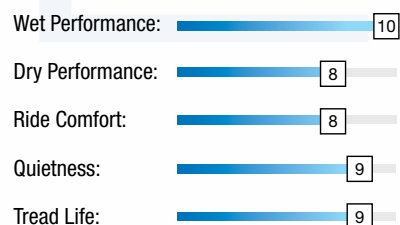

SAILUN **TERRAMAX HLT** ALL-SEASON LIGHT TRUCK & SUV TIRE

The Terramax HLT is a premium highway all-season tire made with the SUV and LT driver in mind. Engineered to deliver a quiet and stable ride, the Terramax HLT features our specially formulated compound to provide long lasting tread life and traction in all-season conditions.

REDUCED ROAD NOISE

Tread pattern effectively reduces noise to create a quiet driving experience.

LARGE CONTACT AREA

Tread blocks increase the contact area, improving overall handling and tread wear.

WIDE CHANNEL GROOVES

4 extra-wide grooves channel water to give you the traction you need to drive with confidence.

ENVIRONMENTALLY FRIENDLY PRODUCTION AND MATERIALS

Specially formulated compound for improved wear characteristics using the latest in environmentally friendly processes and materials.

WARRANTY

50,000-mile/60-month Limited Tread Life Protection