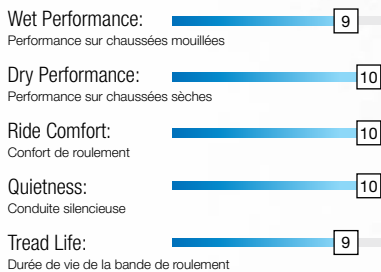

INSPIRE

All-Season Performance Tire

Pneu de performance toutes saisons

The ultimate all-season touring tire with balanced levels of premium comfort and advanced performance with a lengthy list of new design features and technology available in 48 popular replacement tire sizes.

Le pneu tourisme ultime toutes saisons qui propose un confort ultime et des performances avancées, doté d'une longue liste de nouveaux éléments technologiques et de conception, offert en 48 tailles de remplacement populaires.

LIMITED MILEAGE PROTECTION:

60 Months   120,000 km
T/H/V/W rated

PERFORMANCE RATINGS:

Size	Product Code	L.I. / S.R.	T.D. 32/in.	O.D. in.	S.W. in.	R.W. in.	UTQG
175/65R14	S5544166	82H	10	23.0	7.0	5.0	520 AA
175/70R14	S5544176	84T	10	23.7	7.0	5.0	520 AA
185/65R14	S5544053	86H	10	23.5	7.4	5.5	520 AA
195/70R14	S5544174	91T	10	24.8	7.9	6.0	520 AA
175/65R15	S5544183	84H	10	24.0	7.0	5.0	520 AA
185/55R15	S5544184	82H	10	23.0	7.6	6.0	520 AA
185/60R15	S5544060	84H	10	23.7	7.4	5.5	520 AA
185/65R15	S5544056	88H	10	24.4	7.4	5.5	520 AA
195/55R15	S5544059	85V	10	23.4	7.9	6.0	520 AA
195/60R15	S5543830	88H	10	24.2	7.9	6.0	520 AA
195/65R15	S5543829	91H	10	25.0	7.9	6.0	520 AA
205/65R15	S5544169	94H	10	25.5	8.2	6.0	520 AA
205/70R15	S5544185	96T	10	26.3	8.2	6.0	520 AA
215/70R15	S5544181	98T	10	26.9	8.7	6.5	520 AA
195/50R16	S5544179	84V	10	23.7	7.9	6.0	520 AA
195/55R16	S5544182	87H	10	24.4	7.9	6.0	520 AA
205/50R16	S5544058	87V	10	24.1	8.4	6.5	520 AA
205/55R16	S5543827	91V	10	24.9	8.4	6.5	520 AA
205/60R16	S5544054	92V	10	25.7	8.2	6.0	520 AA
205/65R16	S5544170	95H	10	26.5	8.2	6.0	520 AA
215/55R16	S5544172	93H	10	25.3	8.9	7.0	520 AA
215/60R16	S5543828	95V	10	26.1	8.7	6.5	520 AA
215/65R16	S5544168	98T	10	27.0	8.7	6.5	520 AA
225/60R16	S5544052	98H	10	26.6	9.0	6.5	520 AA
225/65R16	S5544171	100T	10	27.5	9.0	6.5	520 AA
235/60R16	S5543826	100V	10	27.1	9.5	7.0	520 AA
235/65R16	S5544175	103T	10	28.0	9.4	7.0	520 AA
205/50R17	S5543825	93V	10	25.1	8.4	6.5	520 AA
215/45R17	S5543824	87W	10	24.6	8.4	7.0	520 AA
215/50R17	S5544180	95V	10	25.5	8.9	7.0	520 AA
215/55R17	S5544057	94V	10	26.3	8.9	7.0	520 AA
215/60R17	S5544178	96T	10	27.2	8.7	6.5	520 AA
215/65R17	S5544173	99T	10	28.0	8.7	6.5	520 AA
225/50R17	S5544167	94V	10	25.9	9.2	7.0	520 AA
225/55R17	S5544177	97V	10	26.8	9.2	7.0	520 AA
225/60R17	S5544055	99T	10	27.6	9.0	6.5	520 AA
225/65R17	S5544051	102T	10	28.5	9.0	6.5	520 AA
235/55R17	S5543823	99V	10	27.2	9.7	7.5	520 AA
225/40R18	S5543822	92W	10	25.1	9.1	8.0	520 AA
225/45R18	S5543821	95W	10	25.9	8.9	7.5	520 AA
225/60R18	S5543817	100H	10	28.6	9.0	6.5	520 AA
235/50R18	S5543820	97W	10	27.3	9.7	7.5	520 AA
245/40R18	S5543819	97W	10	25.7	9.8	8.5	520 AA
245/45R18	S5543818	100W	10	26.7	9.6	8.0	520 AA
225/55R19	S5543816	99V	10	28.8	9.2	7.0	520 AA
235/40R19	S5544186	96V	10	26.4	9.5	8.5	520 AA
235/55R19	S5543815	105V	10	29.2	9.7	7.5	520 AA
255/60R19	S5543814	109H	11	31.1	10.2	7.5	520 AA